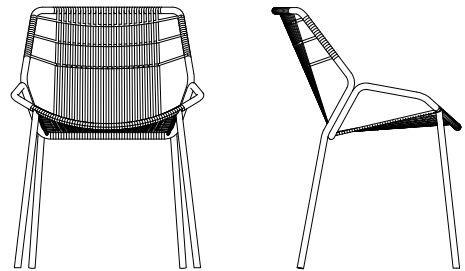

GK01BE

KAPUA CHAIR

design **AM studio**

4 kg

delivery unit: 1
packaging:
W 650 D 630 H 780
0,36 m³
6 kg

delivery unit: 2
packaging:
W 700 D 630 H 760
0,41 m³
11 kg

W600 D620 H780 H s 450

Kapua chair in galvanized steel tube frame powder coated for outdoor use , ropes are made specially for outdoor

MATERIAL

<p>FRAME</p>	<p>Steel, tube Ø20 mm, electro galvanized, polyester powder coating</p> <p>FINISH</p>  <p>7032 9016 7016 6019 5003 3022 1018</p>
<p>FEET</p>	<p>polypropylene, black</p>
<p>ROPE</p>	 <p>The ropes within the GARDA's collections are made specially for outdoors and are composed of synthetic material that is highly resistant to UV rays, abrasion and atmospheric events. They are different in their cross-section (flat and round) and are used to create extremely practical and comfortable woven chairs and chair-backs.</p>