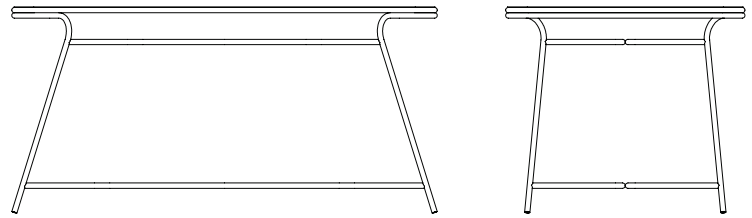

GT03RE

TOTEM DINING TABLE

design **AM studio**

38 kg

delivery unit: 1
 packaging:
 W 2030 D 930 H 780
 1.56 m³
 41 kg

W2000 D900 H750

Totem table in galvanized steel tube frame powder coated for outdoor use.

MATERIAL

<p>FRAME</p>	<p>Steel, tube Ø20 mm, electro galvanized, polyester powder coating</p> <p>FINISH</p>  <p>7032 9016 7016 6019 5003 3022 1018</p>
<p>FEET</p>	<p>polypropylene, black</p>